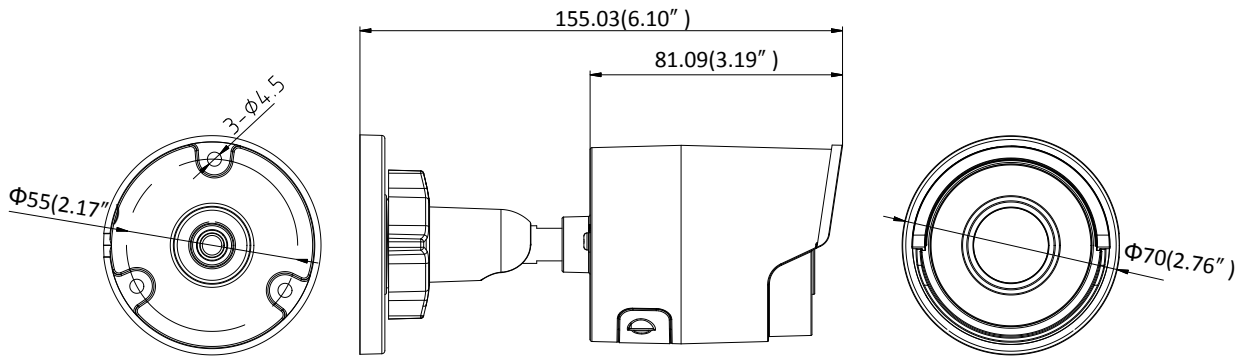

Dimensions

Unit: mm

Accessories

Distributed by