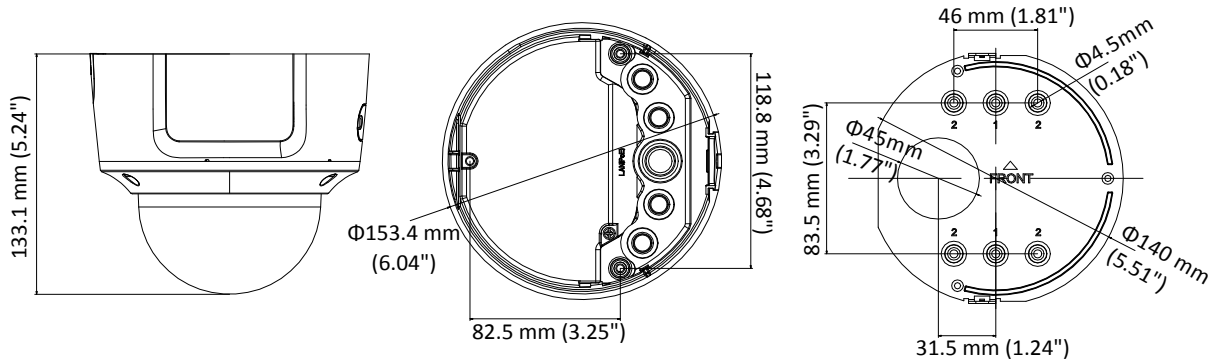

Dimensions

Accessories

DS-1475ZJ-SUS
Vertical Pole Mount

DS-1476ZJ-SUS
Corner Mount

HIKVISION®

Headquarters

No.555 Qianmo Road, Binjiang District,
Hangzhou 310051, China
T +86-571-8807-5998
overseasbusiness@hikvision.com

Hikvision USA
T +1-909-895-0400
sales.usa@hikvision.com

Hikvision Australia
T +61-2-8599-4233
salesau@hikvision.com

Hikvision India
T +91-22-28469900
sales@pramahikvision.com

Hikvision Canada
T +1-866-200-6690
sales.canada@hikvision.com

Hikvision Thailand
T +662-275-9949
sales.thailand@hikvision.com

Hikvision Europe
T +31-23-5542770
sales.eu@hikvision.com

Hikvision Italy
T +39-0438-6902
info.it@hikvision.com

Hikvision Brazil
T +55 11 3318-0050
Latam.support@hikvision.com

Hikvision Turkey
T +90 (216)521 7070- 7074
sales.tr@hikvision.com

Hikvision Malaysia
T +601-7652-2413
sales.my@hikvision.com

Hikvision UK & Ireland
T +01628-902140
sales.uk@hikvision.com

Hikvision South Africa
Tel: +27 (10) 0351172
sale.africa@hikvision.com

Hikvision France
T +33(0)1-85-330-450
info.fr@hikvision.com

Hikvision Kazakhstan
T +7-727-9730667
nikia.panfilov@hikvision.ru

Hikvision Vietnam
T +84-974270888
sales.vt@hikvision.com

Hikvision UAE
T +971-4-4432090
salesme@hikvision.com

Hikvision Singapore
T +65-6684-4718
sg@hikvision.com

Hikvision Spain
T +34-91-737-16-55
info.es@hikvision.com

Hikvision Tashkent
T +99-87-1238-9438
uzb@hikvision.ru

Hikvision Hong Kong
T +852-2151-1761
info.hk@hikvision.com

Hikvision Russia
T +7-495-669-67-99
saleru@hikvision.com

Hikvision Korea
T +82-(0)31-731-8817
sales.korea@hikvision.com

Hikvision Poland
T +48-22-460-01-50
info.pl@hikvision.com

Hikvision Indonesia
T +62-21-2933759
Sales.Indonesia@hikvision.com

Hikvision Colombia
sales.colombia@hikvision.com