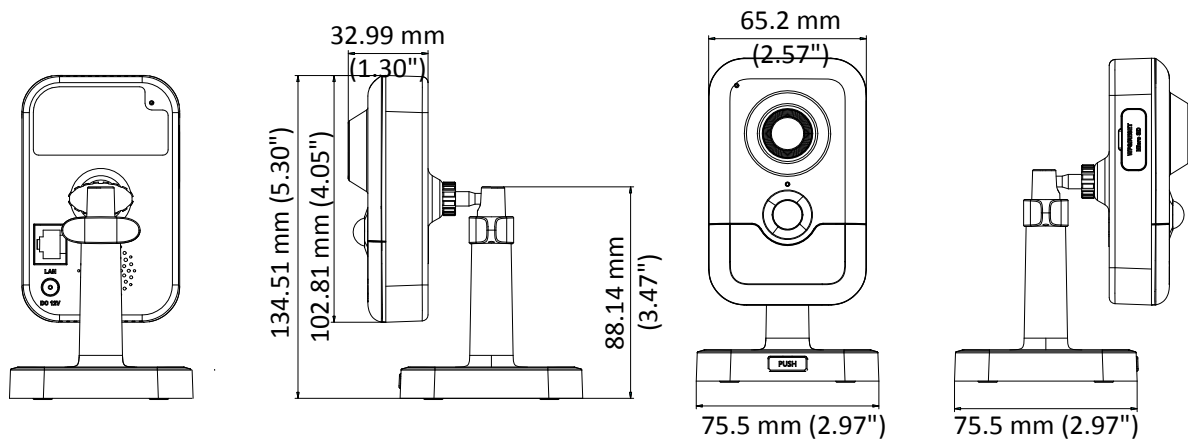

Material	Plastic
Dimensions	102.8 mm × 65.2 mm × 32.6 mm (4.05" × 2.57" × 1.28")
Weight	Camera: Approx. 128 g (0.28 lb.)

Available Model:

DS-2CD2435FWD-I, DS-2CD2435FWD-IW

Dimensions

Distributed by