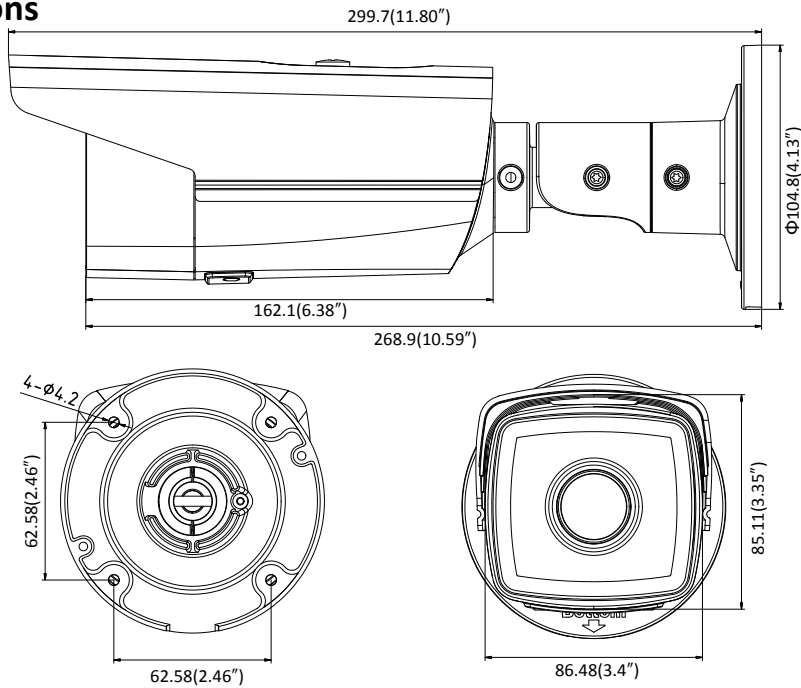

Dimensions

Unit: mm

Accessories

Distributed by

HIKVISION®

Headquarters

No.555 Qianmo Road, Binjiang District,
Hangzhou 310051, China
T +86-571-8807-5998
overseasbusiness@hikvision.com

Hikvision USA
T +1-909-895-0400
sales.usa@hikvision.com

Hikvision Australia
T +61-2-8599-4233
salesau@hikvision.com

Hikvision India
T +91-22-28469900
sales@pramahikvision.com

Hikvision Canada
T +1-866-200-6690
sales.canada@hikvision.com

Hikvision Thailand
T +662-275-9949
sales.thailand@hikvision.com

Hikvision Europe
T +31-23-5542770
sales.eu@hikvision.com

Hikvision Italy
T +39-0438-6902
info.it@hikvision.com

Hikvision Brazil
T +55 11 3318-0050
Latam.support@hikvision.com

Hikvision Turkey
T +90 (216)521 7070- 7074
sales.tr@hikvision.com

Hikvision Malaysia
T +601-7652-2413
sales.my@hikvision.com

Hikvision UK & Ireland
T +01628-902140
sales.uk@hikvision.com

Hikvision South Africa
Tel: +27 (10) 0351172
sale.africa@hikvision.com

Hikvision France
T +33(0)1-85-330-450
info.fr@hikvision.com

Hikvision Kazakhstan
T +7-727-9730667
nikia.panfilov@hikvision.ru

Hikvision Vietnam
T +84-974270888
sales.vt@hikvision.com

Hikvision UAE
T +971-4-4432090
salesme@hikvision.com

Hikvision Singapore
T +65-6684-4718
sg@hikvision.com

Hikvision Spain
T +34-91-737-16-55
info.es@hikvision.com

Hikvision Tashkent
T +99-87-1238-9438
uzb@hikvision.ru

Hikvision Hong Kong
T +852-2151-1761
info.hk@hikvision.com

Hikvision Russia
T +7-495-669-67-99
saleru@hikvision.com

Hikvision Korea
T +82-(0)31-731-8817
sales.korea@hikvision.com

Hikvision Poland
T +48-22-460-01-50
info.pl@hikvision.com

Hikvision Indonesia
T +62-21-2933759
Sales.Indonesia@hikvision.com

Hikvision Colombia
sales.colombia@hikvision.com