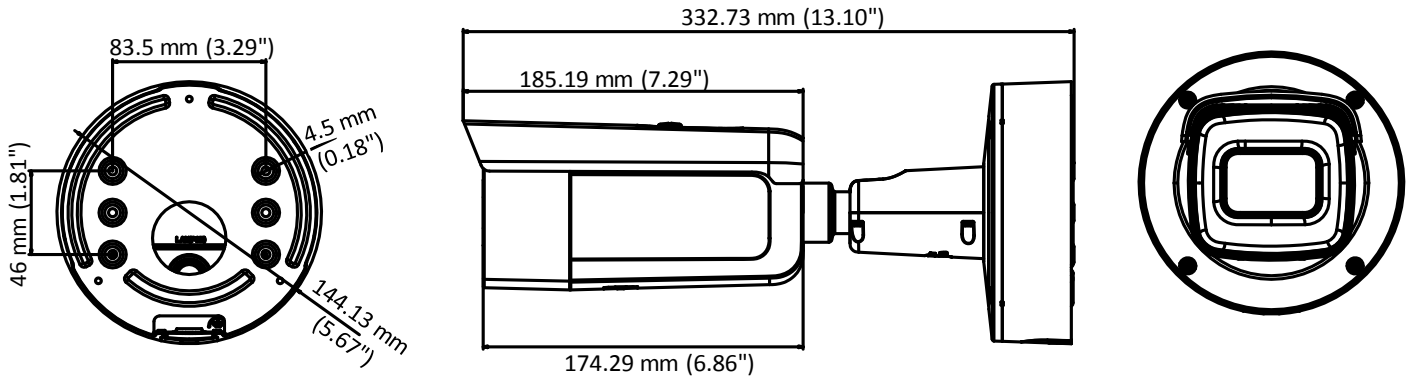

Dimensions

Accessories

Vertical Pole Mount

Corner Mount