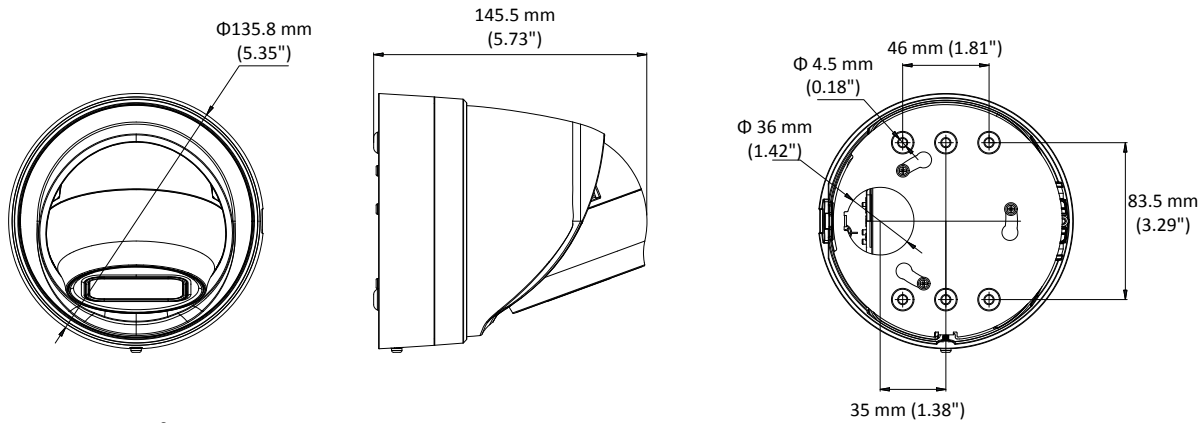

Available Model:

DS-2CD2H55FWD-IZS

Dimensions

Accessories