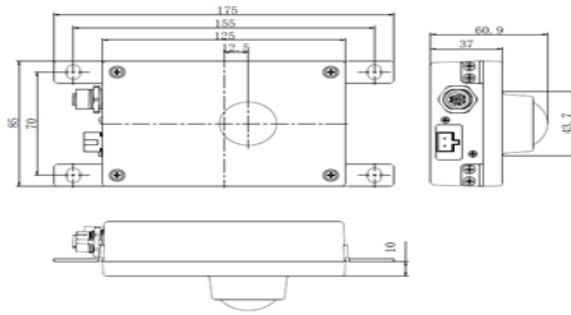

## Dimensions

Unit: mm

General	
Working temperature and humidity	-10 °C – 50 °C Humidity 95% or less (non-condensing)
Power Supply	WAGO DC24V, range DC16.8V~DC30V, PoE(802.3af)
Ingress Protection	IP54
Power	6W MAX
Dimensions (mm)	175×85×60.9 mm
Weight	410g