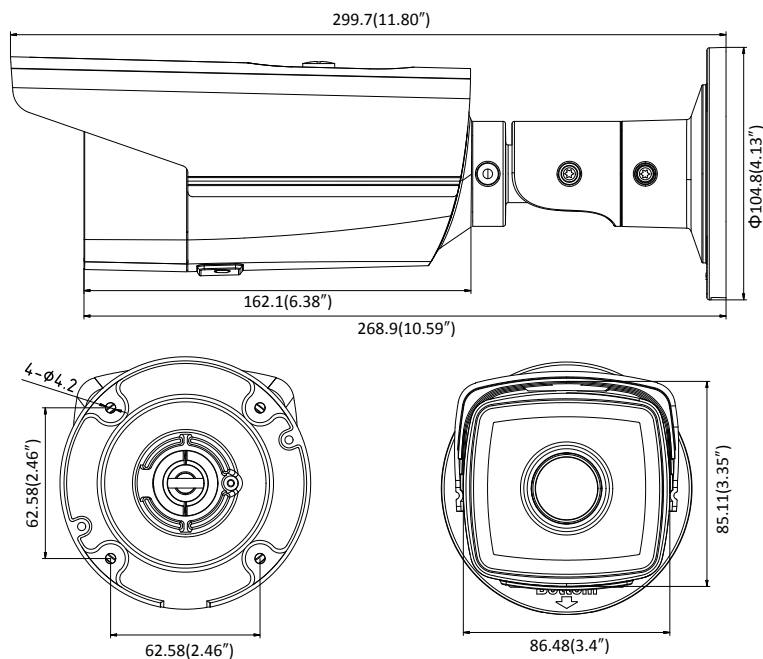

Dimensions

Unit: mm

Accessories

Distributed by

HIKVISION®

Headquarters

No.555 Qianmo Road, Binjiang District,
Hangzhou 310051, China
T +86-571-8807-5998
overseasbusiness@hikvision.com

Hikvision USA
T +1-909-895-0400
sales.usa@hikvision.com

Hikvision Australia
T +61-2-8599-4233
salesau@hikvision.com

Hikvision India
T +91-22-28469900
sales@pramahikvision.com

Hikvision Canada
T +1-866-200-6690
sales.canada@hikvision.com

Hikvision Thailand
T +662-275-9949
sales.thailand@hikvision.com

Hikvision Europe
T +31-23-5542770
sales.eu@hikvision.com

Hikvision Italy
T +39-0438-6902
info.it@hikvision.com

Hikvision Brazil
T +55 11 3318-0050
Latam.support@hikvision.com

Hikvision Turkey
T +90 (216)521 7070- 7074
sales.tr@hikvision.com

Hikvision Malaysia
T +601-7652-2413
sales.my@hikvision.com

Hikvision UK & Ireland
T +01628-902140
sales.uk@hikvision.com

Hikvision South Africa
Tet: +27 (10) 0351172
sale.africa@hikvision.com

Hikvision France
T +33(0)1-85-330-450
info.fr@hikvision.com

Hikvision Kazakhstan
T +7-727-9730667
nikia.panfilov@hikvision.ru

Hikvision Vietnam
T +84-974270888
sales.vt@hikvision.com

Hikvision UAE
T +971-4-4432090
salesme@hikvision.com

Hikvision Singapore
T +65-6684-4718
sg@hikvision.com

Hikvision Spain
T +34-91-737-16-55
info.es@hikvision.com

Hikvision Tashkent
T +99-87-1238-9438
uzb@hikvision.ru

Hikvision Hong Kong
T +852-2151-1761
info.hk@hikvision.com

Hikvision Russia
T +7-495-669-67-99
saleru@hikvision.com

Hikvision Korea
T +82-[0]31-731-8817
sales.korea@hikvision.com

Hikvision Poland
T +48-22-460-01-50
info.pl@hikvision.com

Hikvision Indonesia
T +62-21-2933759
Sales.Indonesia@hikvision.com

Hikvision Colombia
sales.colombia@hikvision.com