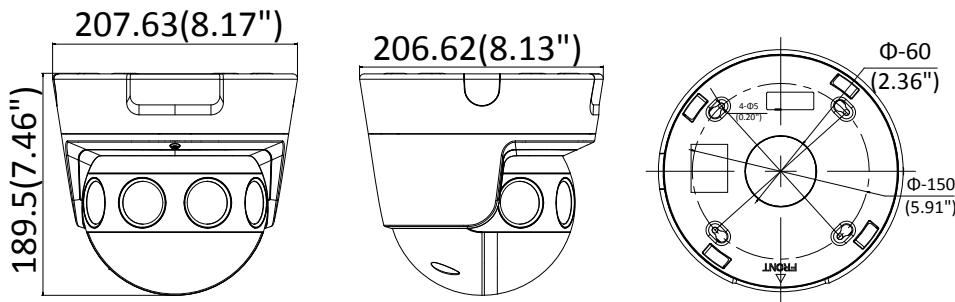

Available Models

- DS-2CD6924F-I [4mm]
- DS-2CD6924F-IS [4mm]
- DS-2CD6924F-IS/NFC [4mm]

Dimensions

Unit: mm

Accessories

Cap (Included)

Distributed by