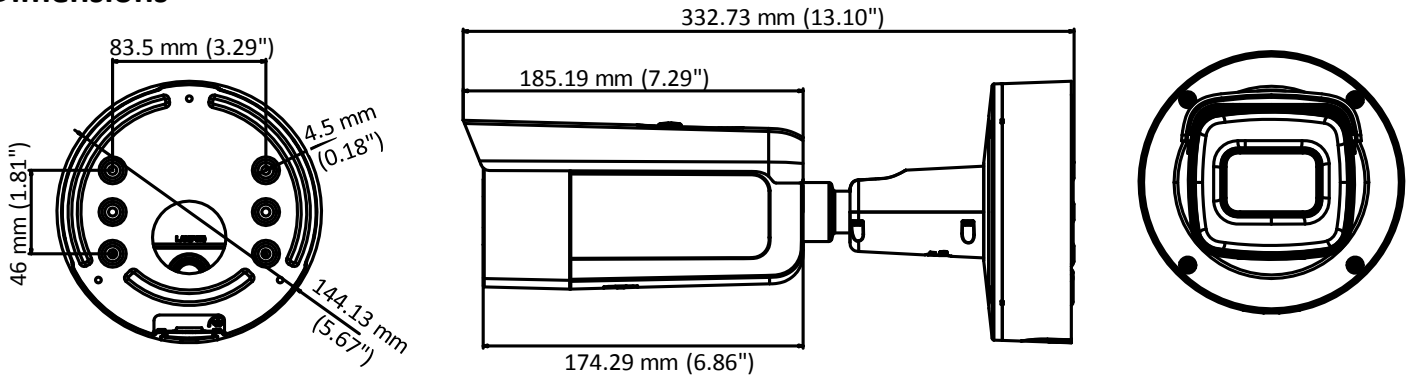

Dimensions