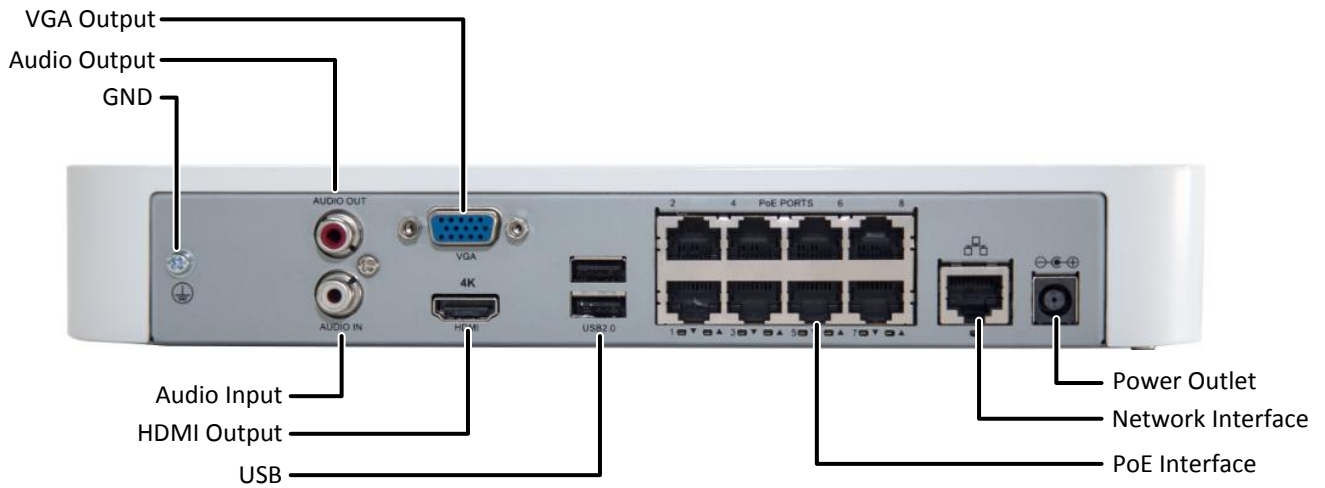

Rear Panel

Take NVR301-08L-P8 for example

Zhejiang Uniview Technologies Co., Ltd.

Building No.10, Wanlun Science Park, Jiangling Road 88, Binjiang District, Hangzhou, Zhejiang, China

Email: overseasbusiness@uniview.com; globalsupport@uniview.com

<http://www.uniview.com>

©2011-2017 Zhejiang Uniview Technologies Co.,Ltd. All rights reserved.

*Product specifications and availability are subject to change without notice.