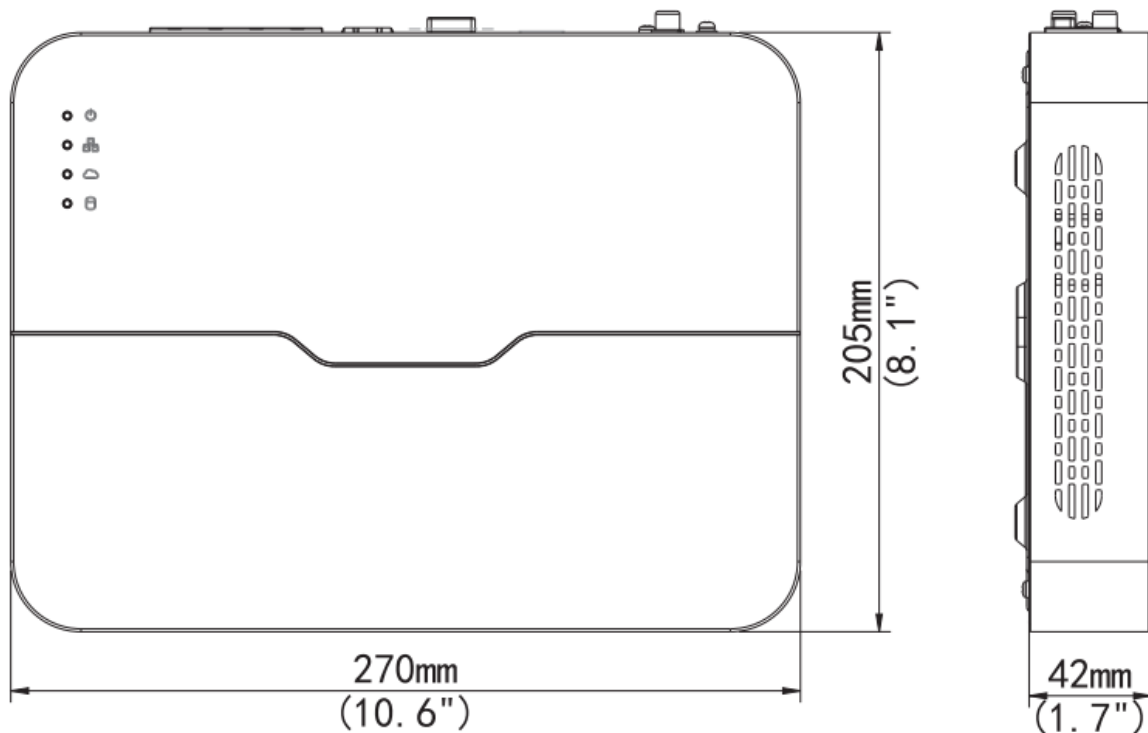

network interfaces	
Max Power	Max 30W for single port Max 54W in total (13.5W for each)	Max 30W for single port Max 108W in total (13.5W for each)
Supported Standard	IEEE 802.3at, IEEE 802.3af	
General		
Power Supply	48V DC Power Consumption: ≤ 8 W(without HDD)	52V DC Power Consumption: ≤ 8 W(without HDD)
Working Environment	-10°C ~ + 55°C (+14°F ~ +131°F), Humidity ≤ 90% RH(non-condensing)	
Dimensions(W×D×H)	42 × 205 × 205mm (1.7" × 8.1" × 8.1")	270mm×205mm × 42mm (10.6" ×8.1"× 1.7")
Weight (without HDD)	0.59kg (1.3 lb)	≤ 0.68 Kg (1.50 lb)

Dimensions

Take NVR301-08L-P8 for example