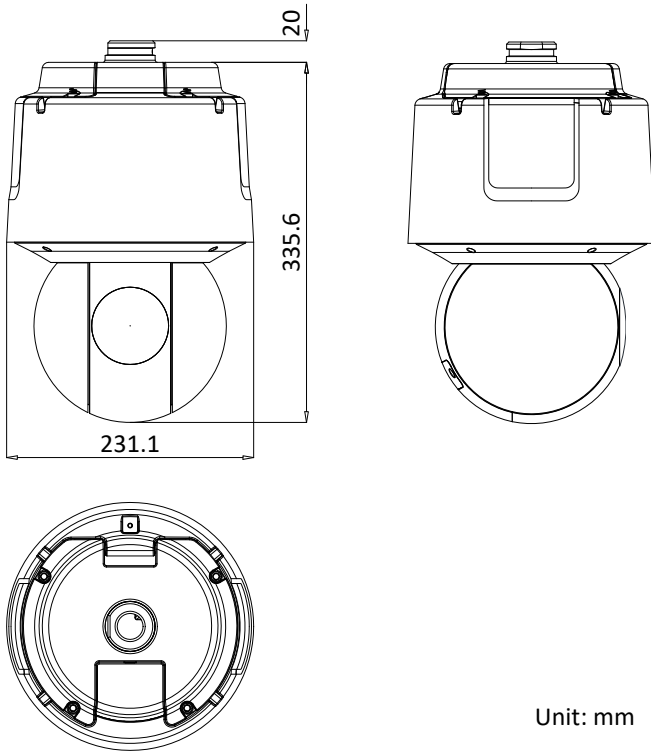

Order Model

DS-2DF6A436X-AEL, 24 VAC &Hi-PoE

Dimensions

Unit: mm

Accessories

	DS-1604ZJ-P	Wall Mount
	DS-1661ZJ-P	Pendant Mount
	DS-1662ZJ-P	Pendant Mount
	DS-1667ZJ-P	Pendant Mount
	DS-1682ZJ-P	Extension Bar for Pendant Mount
	DS-1663ZJ-P	Ceiling Mount
	DS-1660ZJ-P	Parapet Mount
	DS-1604ZJ-Pole-P	Vertical Pole Mount
	DS-1604ZJ-Corner-P	Corner Mount
Distributed by 	DS-1100KI	Network Keyboard
	DS-1005KI	USB Joy-stick