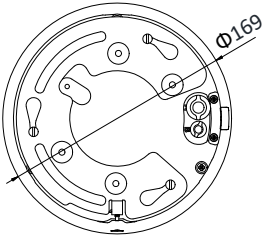

## Specification

Camera Module	
Image Sensor	1/2.5" progressive scan CMOS
Min. Illumination	Color: 0.005 Lux @(F1.6, AGC ON) B/W: 0.001 Lux @(F1.6, AGC ON) 0 Lux with IR
White Balance	Auto/Manual/ATW (Auto-tracking White Balance)/Indoor/Outdoor/Fluorescent Lamp/Sodium Lamp
AGC	Auto/Manual
Shutter Time	1/1 s to 1/30,000 s
Day & Night	IR Cut Filter
Digital Zoom	16×
Privacy Mask	24 programmable privacy masks
Focus Mode	Auto/Semi-automatic/Manual
WDR	120 dB WDR
Lens	
Focal Length	4.8 mm to 120 mm, 25× optical
Zoom Speed	Approx. 3.2 s (optical lens, wide-tele)
FOV	Horizontal field of view: 57.6° to 2.5° (wide-tele) Vertical field of view: 34.4° to 1.4° (wide-tele) Diagonal field of view: 64.5° to 2.9° (wide-tele)
Working Distance	10 mm to 1500 mm (wide-tele)
Aperture Range	F1.6 to F3.5
IR	
IR Distance	50 m
Smart IR	Support
PTZ	
Movement Range (Pan)	360° endless
Pan Speed	Configurable, from 0.1°/s to 300°/s Preset Speed: 350°/s
Movement Range (Tilt)	From -5° to 90° (auto-flip)
Tilt Speed	Configurable, from 0.1°/s to 160°/s Preset Speed: 200°/s
Proportional Zoom	Support
Presets	300
Patrol Scan	8 patrols, up to 32 presets for each patrol
Pattern Scan	4 pattern scans, record time over 10 minutes for each scan
Power-off Memory	Support
Park Action	Preset/Pattern Scan/Patrol Scan/Auto Scan/Tilt Scan/Random Scan/Frame Scan/Panorama Scan
PTZ Position Display	Support
Preset Freezing	Support
Scheduled Task	Preset/Pattern Scan/Patrol Scan/Auto Scan/Tilt Scan/Random Scan/Frame Scan/Panorama Scan/Dome Reboot/Dome Adjust/Aux Output
Compression Standard	
Video Compression	Main Stream: H.265+/H.265/H.264+/H.264 Sub-Stream: H.265/H.264/MJPEG Third Stream: H.265/H.264/MJPEG
H.264 Type	Baseline Profile/Main Profile/High Profile
H.264+	Support
H.265 Type	Main Profile

Dimensions	Φ 169 mm × 161 mm (Φ 6.65" × 6.34")
Weight	Approx. 2.45 kg (5.40 lb)

**Order Model**

DS-2DE4A425IW, 12 VDC & PoE+ (802.3 at, class4)

**Dimensions**

Unit: mm