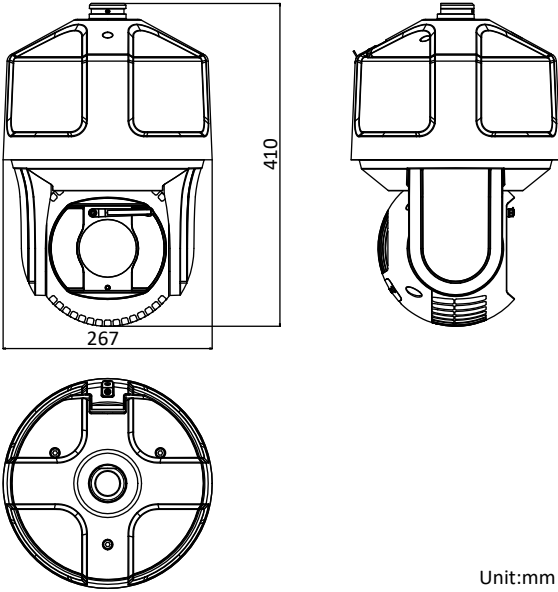

Wiper	Support
Material	Aluminum Alloy
Dimensions	Φ267 mm ×410 mm (Φ10.51"×16.14")
Weight	Approx. 8 kg (17.64 lb)

Available Model

iDS-2VS235-F836, Wiper, 24 VAC

Dimensions

Unit:mm

Accessories

DS-1602ZJ Wall Mounting Bracket