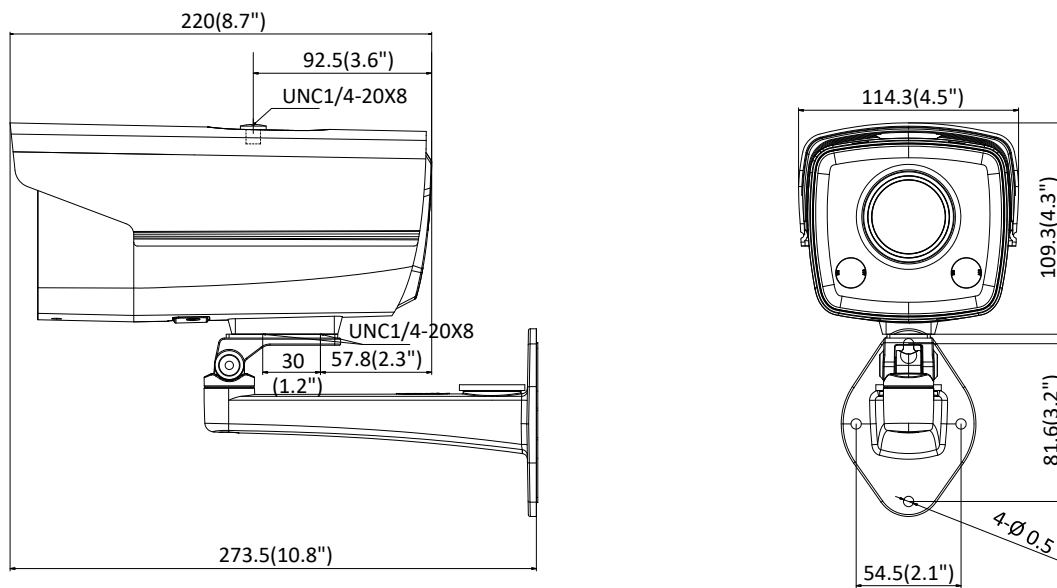

API	ONVIF (PROFILE S, PROFILE G), ISAPI
Simultaneous Live View	Up to 6 channels
User/Host	Up to 32 users 3 levels: Administrator, Operator and User
Client	iVMS-4200, Hik-Connect, iVMS-4500, iVMS-5200
Web Browser	IE8+, Chrome 31.0-44, Firefox 30.0-51, Safari 8.0+
Interface	
Communication Interface	1 RJ45 10M/100M self-adaptive Ethernet port
On-board Storage	Built-in micro SD/SDHC/SDXC slot, up to 128 GB
Reset Button	Yes
SVC	H.265 encoding and H.264 encoding support
Smart Feature-set	
Behavior Analysis	Line crossing detection, intrusion detection
General	
Operating Conditions	-30 °C to +60 °C (-22 °F to +140 °F), humidity 95% or less (non-condensing)
Power Supply	12 VDC ± 25%, 5.5 mm coaxial power plug PoE (802.3af, class 3)
Power Consumption	12 VDC, 0.5 A, max: 5 W PoE: (802.3af, 36 V to 57 V), 0.2 A to 0.1 A, max: 6.5 W
Visible Light Range	Warm white LEDs (3000K), up to 30m
Protection Level	IP67
Accessory	The wall mount is included in the package, and the wall mount model is DS-1292ZJ
Material	Front cover: metal, back cover: metal
Dimensions	Camera: 114 × 110 × 220 mm (4.5" × 4.3" × 8.7")
Weight	Camera: 900 g (2.0 lb.)

Available Models

DS-2CD2T27G3E-L (4/6 mm)

Dimensions

Unit: mm

Accessories

Distributed by

DS-1299ZJ
Pendant Mount

DS-1298ZJ
Wall mount