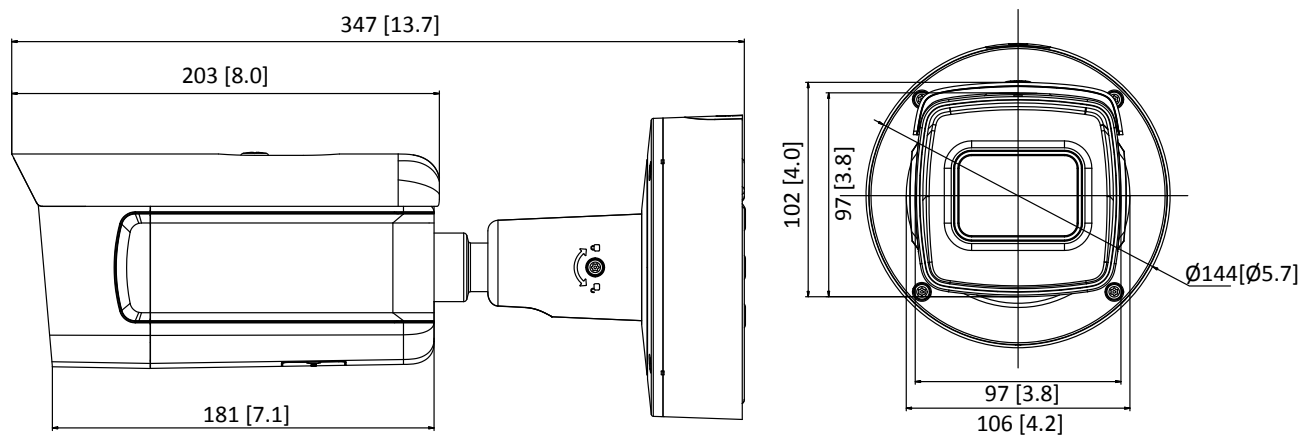

Power Supply	12 VDC $\pm$ 20%, two-core terminal block PoE (802.3at, class 4)
Power Consumption and Current	-IZS: 12 VDC, 1.0 A, max. 12 W; PoE (802.3at, 42.5 V to 57 V), 0.3 A to 0.2 A -IZHS: 12 VDC, 1.3 A, max. 15 W; PoE (802.3at, 42.5 V to 57 V), 0.4 A to 0.3 A
Protection Level	IP67, IK10
Heater	-H: yes
Material	Aluminum alloy
Dimensions	Camera: $\Phi 144 \times 347$ mm ($\Phi 5.7'' \times 13.7''$) With package: $405 \times 190 \times 180$ mm ($15.9'' \times 7.5'' \times 7.1''$)
Weight	Camera: approx. 2.45 kg (5.40 lb.) With package: approx. 2.7 kg (5.95 lb.)

* Listed resolutions are only selectable options. It does not mean that all streams can work at their maximum resolution at the same time.

Available Model

DS-2CD5A85G0-IZS(2.8–12 mm), DS-2CD5A85G0-IZHS(2.8–12 mm)

*-H: Heater supported.

Dimension

Unit: mm[inch]

Accessory