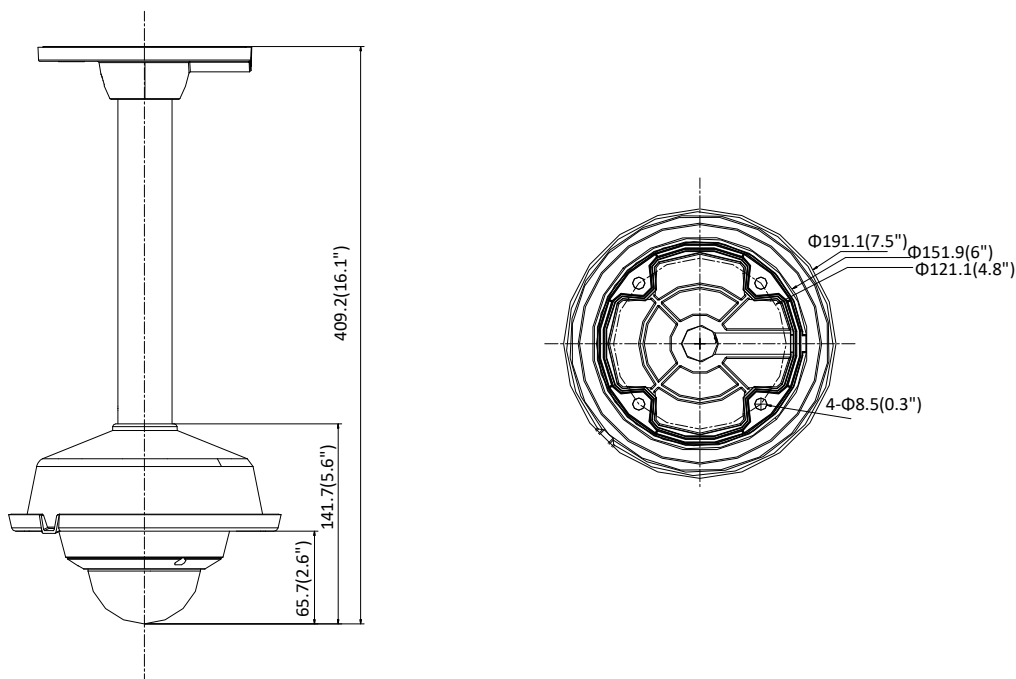

Available Model

DS-2CD2126G1-I (2.8/4/6 mm), DS-2CD2126G1-IS (2.8/4/6 mm)

Dimension

Camera:

Wall Mounting with the Bracket (DS-1272ZJ-120 and DS-1253ZJ-M):

Pendant Mounting with the Bracket (DS-1271ZJ-120 and DS-1253ZJ-M):

Unit: mm(inch)

Accessory

DS-1272ZJ-120
Wall Mount

DS-1272ZJ-120B
Wall Mount

DS-1276ZJ-SUS
Corner Mount

DS-1271ZJ-120
Pendant Mount

DS-1253ZJ-M
Rain Shade

Distributed by