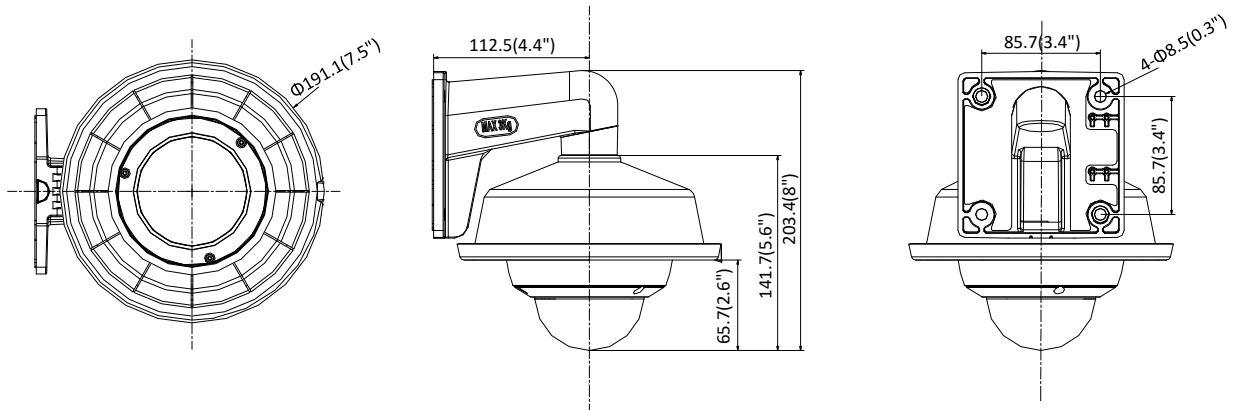

Available Model

DS-2CD2126G1-I (2.8/4/6 mm), DS-2CD2126G1-IS (2.8/4/6 mm)

Dimension

Camera:

Wall Mounting with the Bracket (DS-1272ZJ-120 and DS-1253ZJ-M):

Pendant Mounting with the Bracket (DS-1271ZJ-120 and DS-1253ZJ-M):

Unit: mm(inch)

Accessory

DS-1272ZJ-120
Wall Mount

DS-1272ZJ-120B
Wall Mount

DS-1276ZJ-SUS
Corner Mount

DS-1271ZJ-120
Pendant Mount

DS-1253ZJ-M
Rain Shade

Distributed by