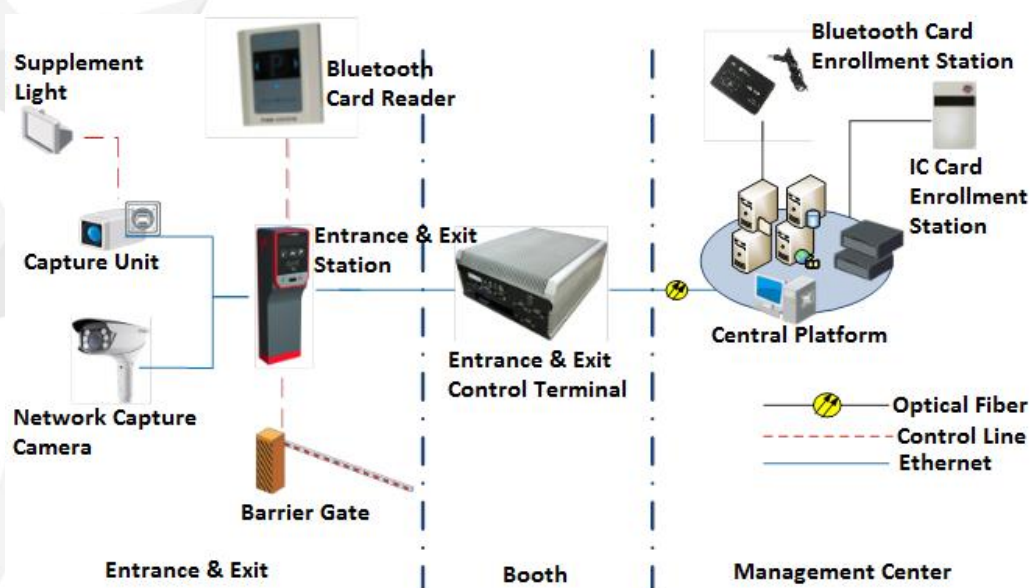

DS-TRD400-4 Bluetooth Card Enrollment Station

Introduction

DS-TRD400-4 is a short-distance desktop card reader, with USB power supply and built-in antenna. Effective RFID recognition range is between 3 and 15 cm. Its features include highly sensitive in receiving, fast in reading and low cost performance ratio.

Features and Functions

- Specialized long-distance enrollment
- Thin and portable
- Card recognition ranges from 3 to 15 cm
- 80° cone-shaped recognition area
- USB power supply
- Plug and play
- Key management

Available Models

DS-TRD400-4

Typical Application

Specifications

Item	Specifications
Operating voltage	9 to 18 V
Operating current	50 to 100 mA
Operating temperature	-35 °C to +85 °C (-31 °F to 185 °F)
IR frequency	38 kHz
RF frequency	433 MHz
Dimensions	120 × 60 × 10 mm (4.72 × 2.36 × 0.39 inch)
Color	Black