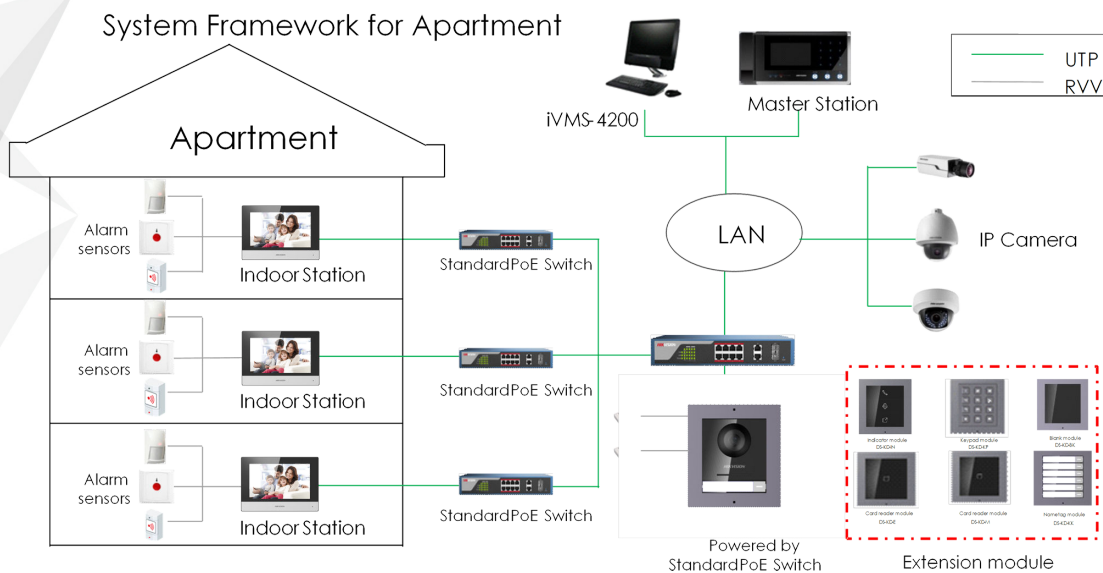

### Video Intercom Indoor Station with 7-Inch Touch Screen

#### Key Feature

- UI V2.0: User friendly design
- 7-inch colorful touch screen with resolution 1024 × 600
- Standard PoE
- Stores messages and captured pictures in the TF card
- Remote unlocking via the client software or the mobile client
- Views live videos of door stations and linked cameras
- Supports wireless network

## Specification

Model		DS-KH6320-WTE1
System	Memory	128 MB
	Flash	32 MB
	Operation system	Embedded Linux operation system
Display	Display screen	7-inch colorful TFT LCD
	Display resolution	1024 × 600
	Operation method	Capacitive touch screen
Audio	Audio input	Built-in omnidirectional microphone
	Audio output	Built-in loudspeaker
	Audio compression standard	G.711 U
	Audio compression rate	64 Kbps
	Audio quality	Noise suppression and echo cancellation
Network	Wired network	10/100 Mbps self-adaptive network
	Wireless network	Wi-Fi 802.11b/g/n
	Network protocol	TCP/IP、SIP、RTSP
	Network interface	1 RJ-45 10/100 Mbps self-adaptive
	Alarm input	8-ch alarm inputs
	Relay output	2
	TF card	Max to 32 G, SD 2.0 or lower version
	RS-485	1
General	Power supply	IEEE802.3af, standard PoE
		12 VDC/1 A
	Power consumption	≤ 6 W
	Working temperature	-10 °C to 55 °C (14 °F to 131 °F)
	Working humidity	10% to 90%
Dimensions (W × H × D)		200 mm × 140 mm × 15.1 mm (7.9" × 5.5" × 0.6")