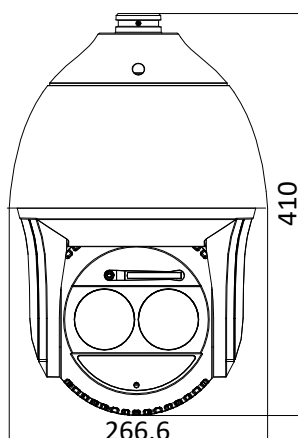

Working Environment	Temperature: -40°C to 70°C (-40°F to 158°F) Humidity: ≤ 90%
Protection Level	IP67 Standard, IK10 (only supported by camera without wiper), 6000V Lightning Protection, Surge Protection and Voltage Transient Protection
Material	Aluminum alloy
Dimensions	Φ 266.6 mm × 410 mm (Φ 10.50" × 16.14")
Weight	Approx. 8 kg (17.64 lb)

DORI

The DORI (detect, observe, recognize, identify) distance gives the general idea of the camera ability to distinguish persons or objects within its field of view.

It is calculated based on the camera sensor specification and the criteria given by EN 62676-4: 2015.

DORI	Detect	Observe	Recognize	Identify
Definition	25 px/m	63 px/m	125 px/m	250 px/m
Distance (Tele)	4137.9 m (13575.9 ft)	1642.0 m (5387.3 ft)	827.6 m (2715.2 ft)	413.8 m (1357.6 ft)

Order Model

DS-2DF8250I8X-AEL (C), without wiper, 24 VAC & Hi-PoE

DS-2DF8250I8X-AELW (C), with wiper, 24 VAC & Hi-PoE

Dimensions

Unit: mm