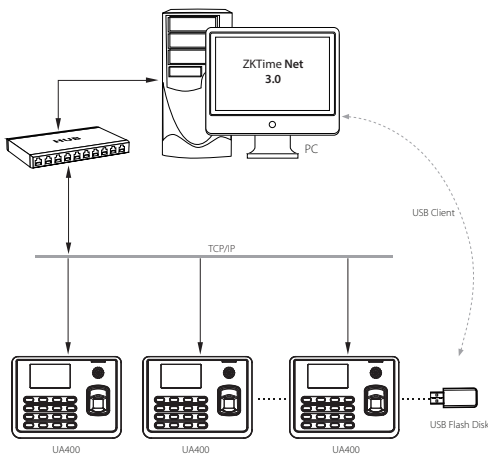

Specifications

Fingerprint Capacity	3000 (1:N)
ID Card Capacity	10,000 (Optional)
Record Capacity	100,000
Display	3-inch Screen
Communication	TCP/IP, USB
Standard Functions	Web Server, Short Message, Automatic Status Switch, Self-Service Query, Work Code, T9 input, 9 Digits User ID, DST, Schedule Bell
Optional Functions	Mifare Card
Software	ZKTime. Net 3.0
Power Supply	DC 5V 2A
Verification Speed	≤0.5 sec
Operating Temp.	0 °C- 45 °C
Operating Humidity	20%-80%
Dimension	180 × 135 × 37 mm (Length × Width × Thickness)
Net Weight	0.70 kg

Configuration