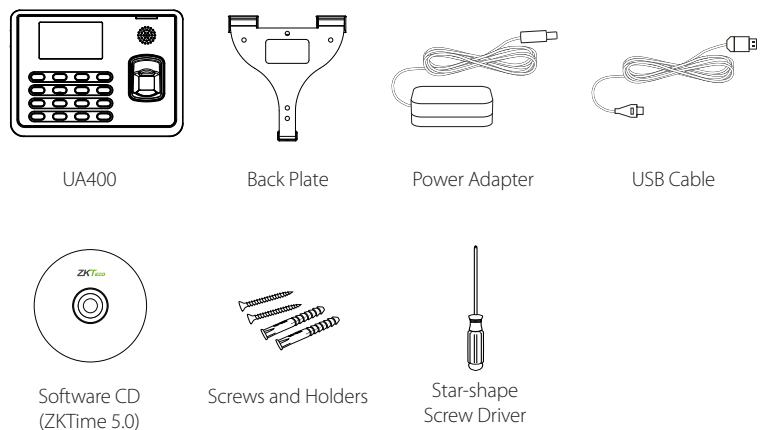

What's in the Box

ZKTeco South Africa

Tel: +27 12 259 1047
E-mail: sales@zkteco.co.za
www.zkteco.co.za

Global Offices:

USA: + 1 732-412-6007
EU: +34 916532891
Brazil: +55 31 2515-8326
Thailand: +66-027199154
Mexico: +52-55-52928418

South Africa: +27 12 259 1047
Egypt: +201110444134
Dubai: +971 4 6091 310
India: +91 8123536788
Indonesia: +62 21 2921 8949

Vietnam : +84-0169-5813007
Philippines: +63 9084118832
Russia: +8 915 178-46-81