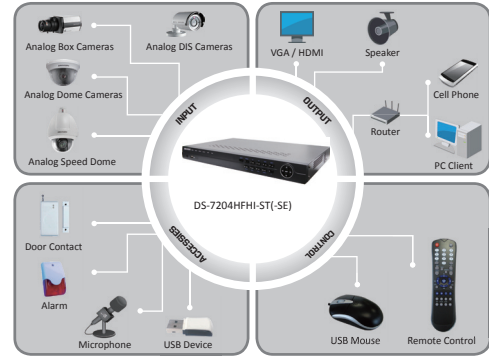

### Key features

- H.264 video compression
- Special for HD-SDI cameras
- 1920×1080P resolution real-time recording
- HDMI and VGA output at up to 1920×1080P resolution
- 4/8-ch synchronous playback
- HDD quota and group management

	DS-7204HFHI-ST	DS-7208HFHI-ST
<b>Video/Audio input</b>		
Video compression	H.264	
HD-SDI video input	4-ch; HD-SDI interface; (800mVp-p, 75Ω)	8-ch; HD-SDI interface; (800mVp-p, 75Ω)
Supported HD-SDI Camera Types	1080P /60, 1080P /50, 1080P /30, 1080P /25, 720P /60, 720P /50, 720P /30, 720P /25	
Audio compression	G.711	
Audio input	4-ch, RCA (2.0Vp-p, 1kΩ)	8-ch, RCA (2.0Vp-p, 1kΩ)
Two-way audio input	1-ch, RCA (2.0 Vp-p, 1 KΩ), (using the 1st channel of audio input)	
<b>Video/Audio output</b>		
HDMI / VGA output	1920 × 1080 /60Hz (1080P), 1280 × 1024 /60Hz, 1280 × 720 /60Hz, 1024 × 768 /60Hz	
Encoding resolution	Main stream: 1920 × 1080 (1080P) / 1280 × 720 / VGA / 4CIF / CIF	
	Sub-stream: 4CIF(non-real-time) / CIF / QCIF / QVGA	
Frame rate	Main stream: 1/16 fps ~ Real time frame rate	
	Sub-stream: 1/16 fps ~ Real time frame rate	
Video bit rate	32 Kbps-16 Mbps	
Audio output	1-ch, RCA (Linear, 1KΩ)	
Audio bit rate	64 Kbps	
Dual stream	Support	
Stream type	Video / Video & Audio	
Synchronous playback	4-ch	
Playback resolution	1920 × 1080 (1080P) / 1280 × 720 / VGA / 4CIF / CIF	
<b>Hard disk</b>		
SATA	2 SATA interfaces	
Capacity	Up to 4TB capacity for each disk	
<b>External interface</b>		
Network interface	1; 10M / 100M / 1000M self-adaptive Ethernet interface	
Serial interface	1; standard RS-485 serial interface, half-duplex	
USB interface	2 x USB2.0	
Alarm in / out	4 / 1 (optional)	
<b>General</b>		
Power supply	12V DC	
Consumption	Max. 15 W	
Working temperature	-10 °C ~ +55 °C (14 °F ~ 131 °F)	
Working humidity	10% ~ 90%	
Chassis	19-inch rack-mounted 1U chassis	
Dimensions(W × D × H)	445 × 290 × 45 mm (17.5 × 11.4 × 1.8 inch)	
Weight	4 kg / 8.8lb (without hard disk)	